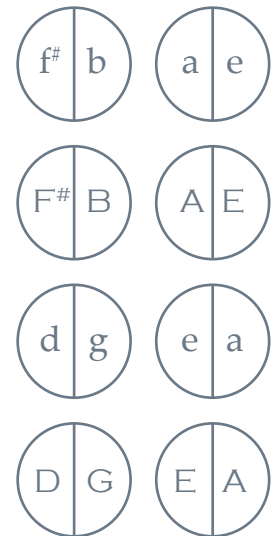

OUT ← IN

C# / D

BUTTON ACCORDION SCHEMA

IN ← OUT

Please note:

- Two voice models have chords without the third (fifths).
- Three voice models have full chord or option to remove the third. Bass register removes the third
- B/C tuning is available in all button models. Other key combinations can be created as a custom order. Enquire for more details.